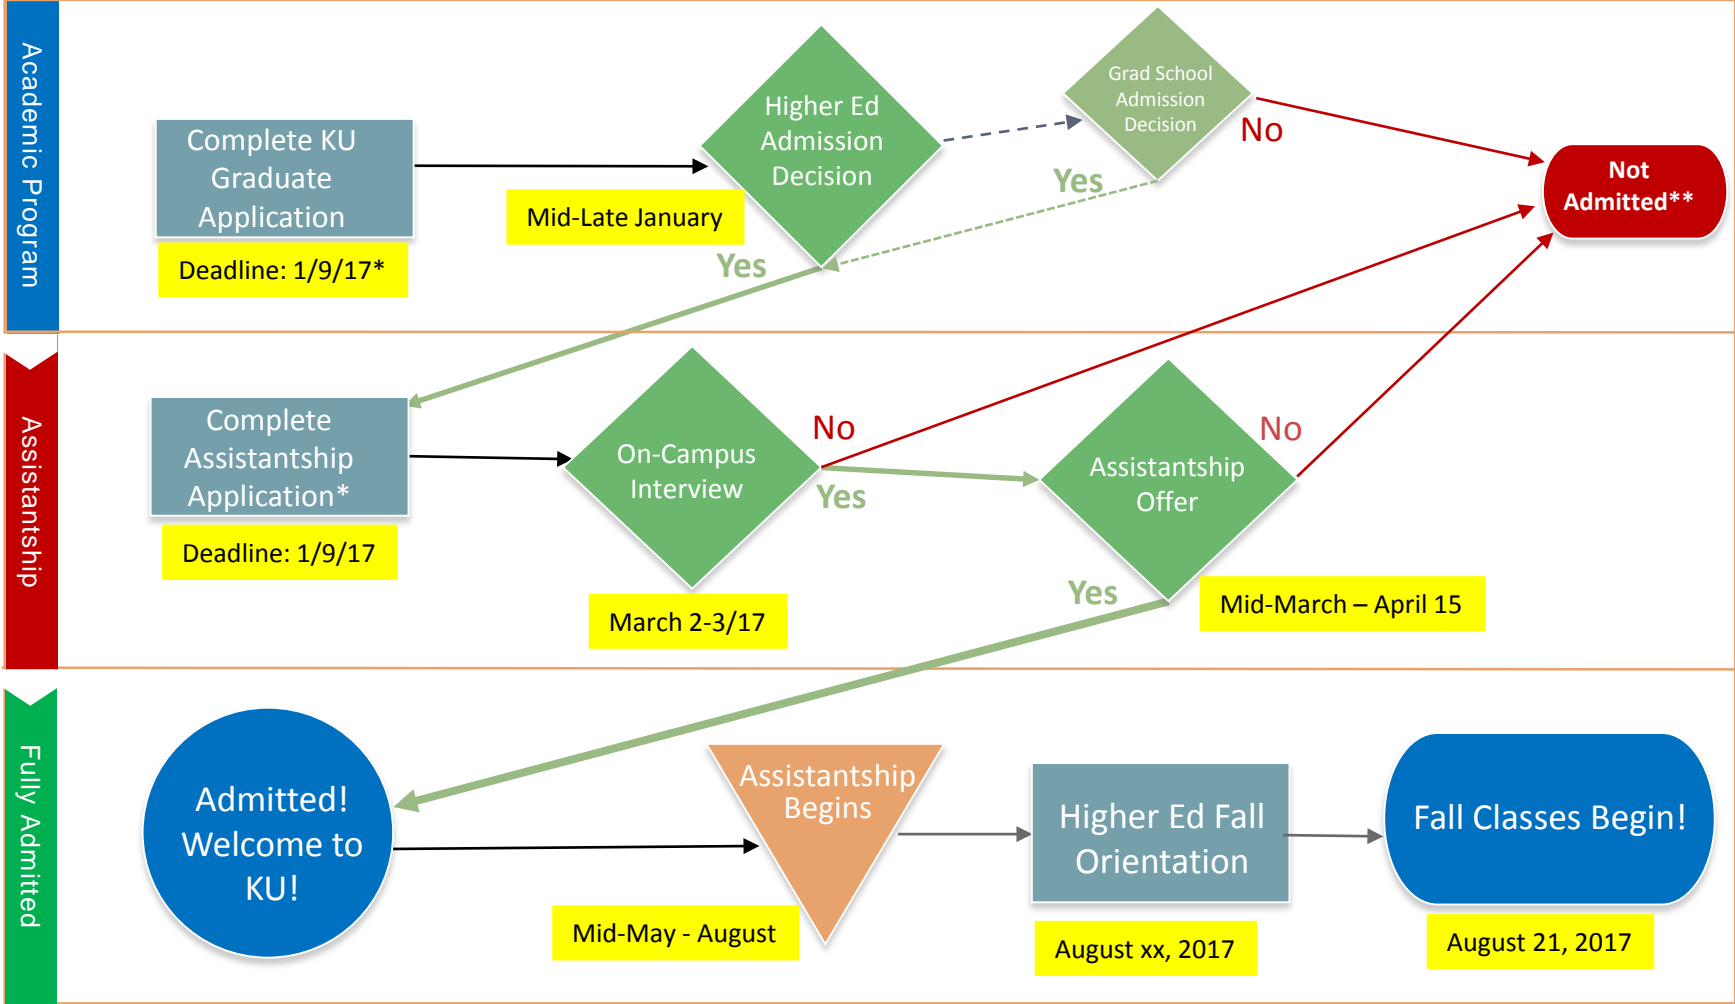

University of Kansas Master's of Higher Education Administration Admission Process

*Internal applicants and full-time employees do not apply for assistantships. Academic Program application deadline is xx.
 **Due to a limited number of Graduate Assistantships and spaces in the cohort, not all applicants will be offered a space in the program. Upon request, the Academic application may be deferred to the following academic year, and the applicant may reapply for Graduate Assistant positions at that time